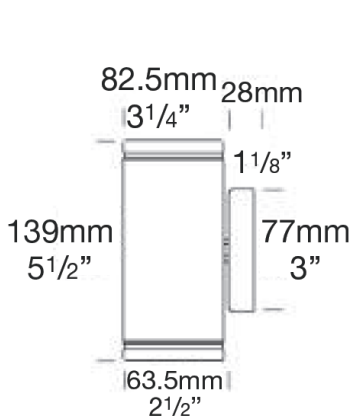

Pillar Lite

Fixed head up/down wall wash light (GU10)

Copper

Stainless Steel

Black

Not sure these pictures accurately reflect the GU10 version of the fitting. Have asked Steve at Light Ideas for confirmation

Glare Guard

Frosted Lens

Hex Cell Louvre Adapter

General Information

The Pillar Lite illuminates both upwards and downwards, giving columns, gateway pillars and entrances a dramatic effect.

IP Rating

IP66

Light Source - GU10 6w LED Lamp

Input 90-260 volt, 5 watts

Beam Angle

25, 45, or 60°

Lamp Output

320 lumens

Colour Temperature

3000k

Lamp Life