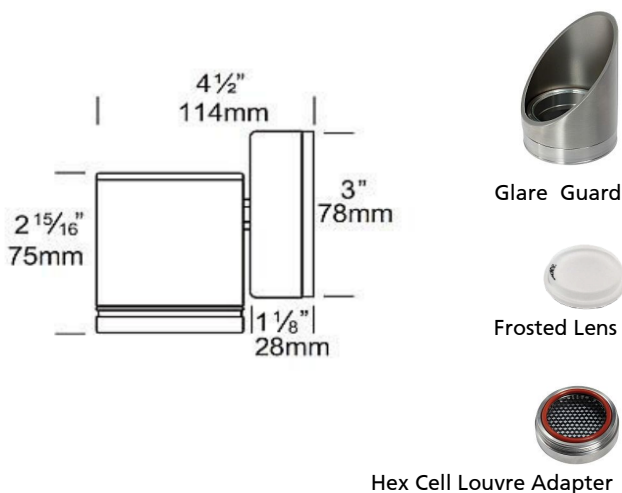

## Options

Cable Joint Kit - CJK150

(available in single kits or packs of 5)

Glare Guard - GG

Frosted Lens - LENSSTEPF

Hex Cell Louvre Adapter - HCL

The colour chart shown should be used as a guide only as your monitor and printer settings may alter the colours.