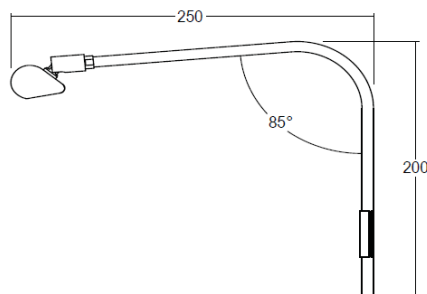

It has a 90 degree angle of tilt.

IP40 rated

50,000 hour life expectancy.
Designed and made in the UK.

LED Colour Options

2750k
3000k

Driver Options

Non-dim driver (switched)
1-10v driver
DMX (special order - please call)
DALI (special order - please call)

Variants

Clear or frosted covers
Standard or custom lengths available
Range of wet spray finishes

Beam Angles

70 Degree

Notes

To be used with 24V constant voltage LED Drivers and Controllers
Wire in parallel and observe correct polarity.
Do not wire 'live.'

TXDA24008

Output power (W)	8W
Output voltage (V)	24V DC
Dimensions (L x W x H) mm	69 x 35 x 21

24V Constant Voltage Driver (Always wired in parallel)

There is a maximum cable run of 10m from the Power Supply to start of each fitting. Can also be 'star wired' to have multiple 10m runs