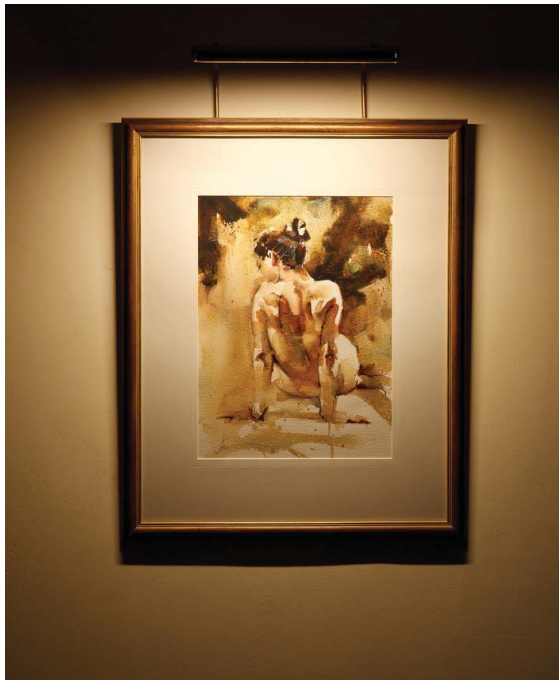

LD-PL LED Picture Light

General Information

A high quality slim-line 90+CRI LED picture light developed with quality of light as the primary design priority. Depending on the finishes specified, they will suit projects with either period or contemporary furnishings and décor. The LEDs are set deep within the housing to reduce glare.

It has a 90 degree angle of tilt.

IP40 rated

50,000 hour life expectancy.
Designed and made in the UK.

LED Colour Options

2750k
3000k

Driver Options

Non-dim driver (switched)
1-10v driver
DMX (special order - please call)
DALI (special order - please call)

Variants

Clear or frosted covers
Standard or custom lengths available
Range of wet spray finishes

Beam Angles

70 Degree

Notes

To be used with 24V constant voltage LED Drivers and Controllers
Wire in parallel and observe correct polarity.
Do not wire 'live.'

Custom Finishes

The LD-PL is available in four custom colours made up to allow a much closer match to anodised finishes.

This allows a much closer matched finish of all the component parts of the LED picture light, which is manufactured from many different materials.