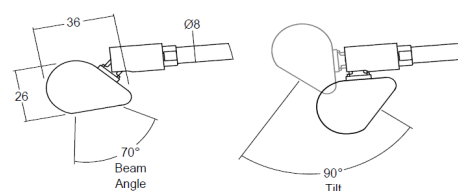

It has a 90 degree angle of tilt.

IP40 rated

50,000 hour life expectancy.
Designed and made in the UK.

LED Colour Options

2750k
3000k

Driver Options

Non-dim driver (switched)
1-10v driver
DMX (special order - please call)
DALI (special order - please call)

Variants

Clear or frosted covers
Standard or custom lengths available
Range of wet spray finishes

Beam Angles

70 Degree

Notes

To be used with 24V constant voltage LED Drivers and Controllers
Wire in parallel and observe correct polarity.
Do not wire 'live.'

TXDA24008

Output power (W)	8W
Output voltage (V)	24V DC
Dimensions (L x W x H) mm	69 x 35 x 21

24V Constant Voltage Driver (Always wired in parallel)

There is a maximum cable run of 10m from the Power Supply to start of each fitting. Can also be 'star wired' to have multiple 10m runs