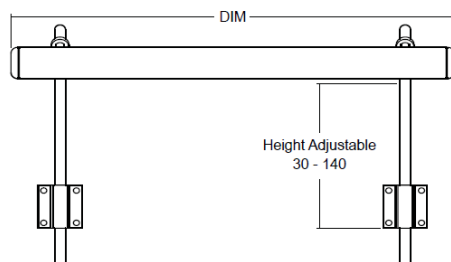

Variants

Clear or frosted covers
Standard or custom lengths available
Range of wet spray finishes

Beam Angles

70 Degree

Notes

To be used with 24V constant voltage LED Drivers and Controllers
Wire in parallel and observe correct polarity.
Do not wire 'live.'

TXDA24008

Output power (W)	8W
Output voltage (V)	24V DC
Dimensions (L x W x H) mm	69 x 35 x 21

24V Constant Voltage Driver (Always wired in parallel)

There is a maximum cable run of 10m from the Power Supply to start of each fitting. Can also be 'star wired' to have multiple 10m runs