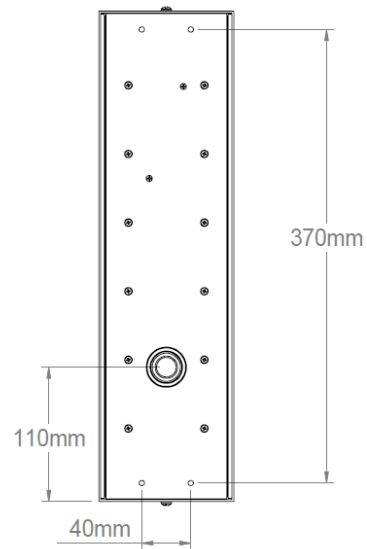

Light source

Integral LED unit
Voltage = 240V
Colour Temp = 3000K
Lumen Output = 320
Mains dimmable

Fixing positions