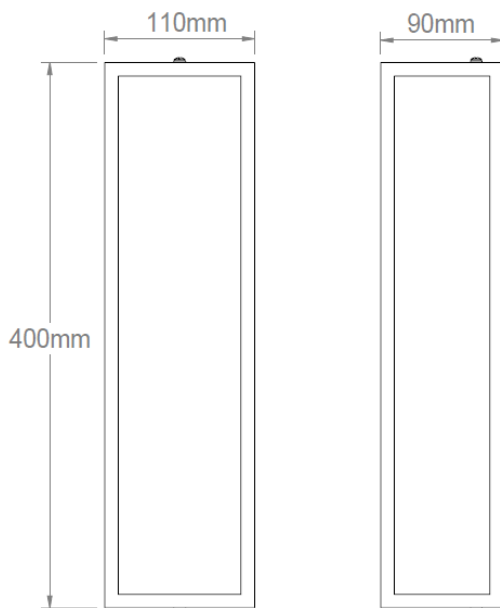

Light source

Integral LED unit
Voltage = 240V
Colour Temp = 3000K
Lumen Output = 320
Mains dimmable

Fixing positions