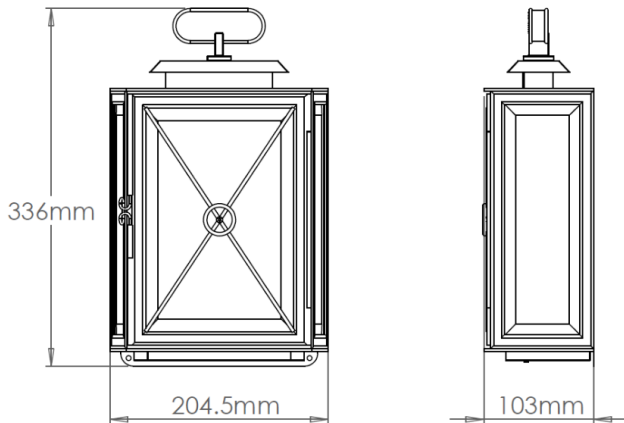

Richmond External Wall Lantern

General Information

Richmond External Wall Lantern available in two sizes
IP44 rated

Finish options

Black
Brass (available in small option only)

Dimensions

Small

Height: 349mm
Width: 203mm
Depth: 108mm

Large

Height: 470mm
Width: 292mm
Depth: 178mm

Lamp Base

E14 (cooker hood/pygmy style lamp must be used)
Max 40W

Small lantern dimensions

Large lantern dimensions