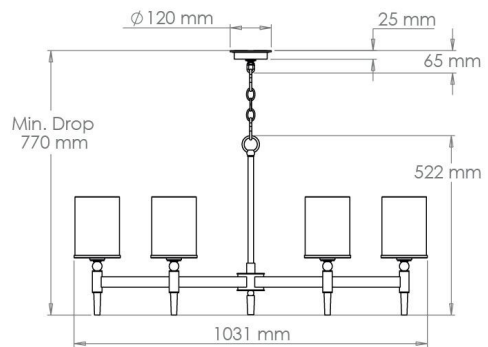

Ceiling Rose Detail