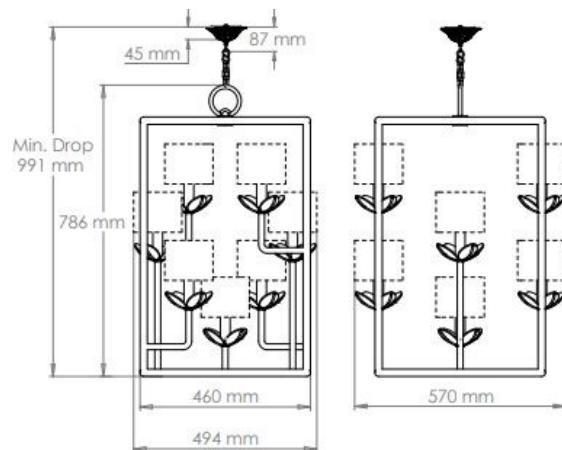

Ceiling Rose Detail