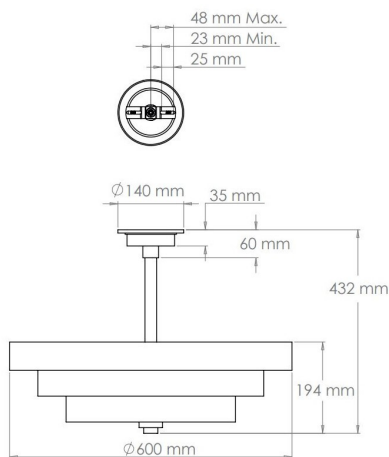

## Dimensions

### Small

Height: 312mm

Dia: 445mm

### Large

Height: 432mm

Dia: 600mm

### Ceiling Rose Detail

Small dimensions