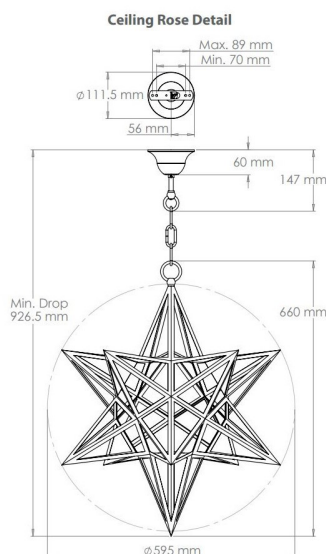

Star Lantern

Large dimensions

General Information

Star Lantern available in two sizes, small and large

Finish options

Brass
Nickel

Dimensions

Small

Height: 398mm
Dia: 317mm
Min drop: 606mm

Large

Height: 660mm
Dia: 595mm
Min drop: 926.5mm

Supplied with 1m of chain allowing for a total drop up to 1517mm (small) and 1807mm (large)

Lamp Base

1 x E27
Max 60W

Small dimensions