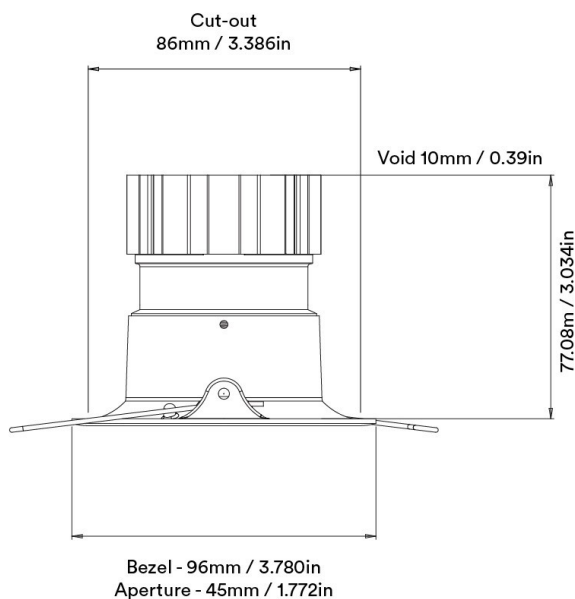

# Curve Fixed 96mm fixed LED downlight Origin

Unit height increases by 21.65mm / 0.85in for Spot and Elliptical beams.

**Note:** minimum 10mm void required above fitting.

## Overview

A circular fixed LED downlight. The neat bezel makes the fitting very discrete. It's a versatile downlight suitable for many applications.

IP54 as standard with optional upgrade to IP65.

# Curve Fixed 96mm fixed LED downlight Origin