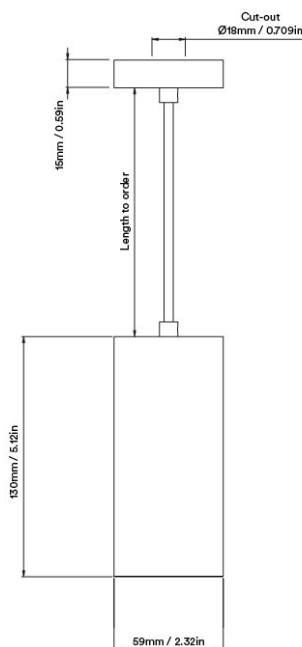

AIR Pendant

Decorative pendant version of the air range

Overview

Pendant with ceiling rose supplied with 1m decorative black flex as standard, length can be adjusted on site

Finishes

Available in a range of standard and bespoke finish options for the whole luminaire. The standard white bezel is RAL9010 fine texture with 20% gloss, however we can offer any other RAL colour (additional charges and setup charges may apply).

Installation Notes

- Cut hole in ceiling as per cut-out in diagram.
- Wire luminaire cable to Ornluna certified driver, ensuring correct polarity (red to positive terminal [+]) and black to negative terminal [-]).
- With mains supply switched off, connect driver to mains supply (to avoid damaging the luminaire, do not hot-wire).
- Feed luminaire into cut-out by rotating clockwise pulling the light fitting fully up into the ceiling, ensuring $\varnothing 250\text{mm}$ around luminaire and driver is left clear of insulation.
- Ensure sufficient clearance to accommodate product tilt.

2700K

	Soft				Speciality
	Medium	Wide	Flood	Wash	Crisp
Beam Width	28°	43°	53°	60°	37°
Initial Lumens	1164	1164	1164	1164	1164
Engine Lumens	975	968	935	942	970
Engine Lm/W	86	85	82	83	85

Voltage	34V
Drive Current	300mA
Circuit Power (typ)	11.4W

3000K

	Soft				Speciality
	Medium	Wide	Flood	Wash	Crisp
Beam Width	29°	44°	53°	59°	37°
Initial Lumens	1252	1252	1252	1252	1252
Engine Lumens	1013	1026	999	942	1013
Engine Lm/W	89	90	88	89	90

Voltage	34V
Drive Current	300mA
Circuit Power (typ)	11.4W