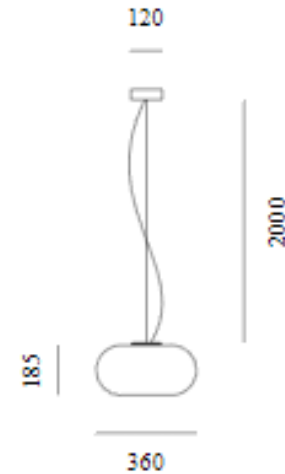

Prandina Over S3

£99 inc VAT excluding delivery

Size – 360mm, 185mm high

Cable length—310mm

Colour – Satin white opal

Lamp - 1 x E27 max wattage 100W lamp (Not supplied)

Description:

Minimalistic sleek white opal blown glass pendant with silver ceiling rose and cable. Add this beautiful but yet simple pendant for a touch of style o your room.

Price when new—£400.00

OVER S3