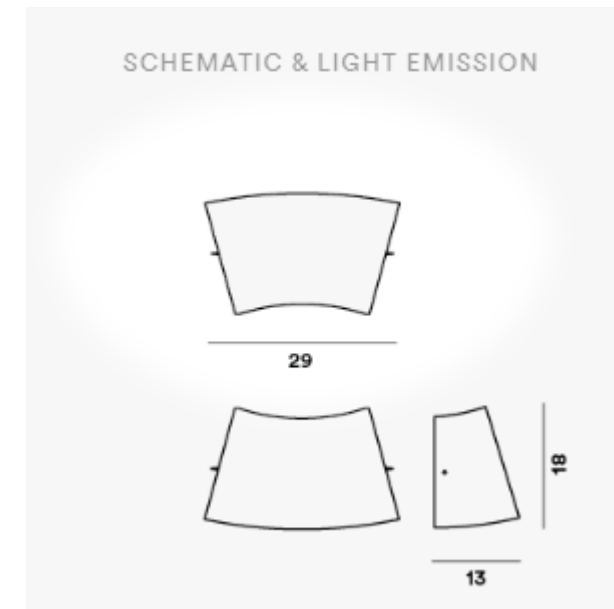

## Foscarini Tutu

**£49 inc VAT excluding delivery**

Size – 290mm, 180mm high

Colour – Ivory

Lamp - 1 x R7 150W lamp (Not supplied)

## Foscarini Easy

*£29 inc VAT excluding delivery*

Size – 400mm, 300mm high

Colour – Ivory

Lamp - 2 x 18W fluorescent lamp (Not supplied)

Description:

Complete glass wall light with slots top and bottom allowing a soft wash of light on to the wall at the top on bottom of the fitting.