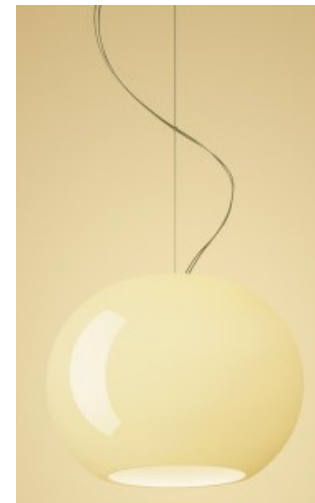

Foscarini Bud 'new bud'

£149 inc VAT excluding delivery

Size – 300mm dia

Cable length—300mm (extra cable available if a longer drop is required)

Colour – Dark orange

Lamp - 1 x E27 max wattage 21W LED lamp (Not supplied)

Description:

From the first generation in the bud series, this blown glass pendant in a rich dark orange colour gives a real rich warm effect when on. The inside the globe is a lighter more yellow orange layer. This pendant is perfect for adding a splash of colour to a room. Come with silver ceiling rose and cable.

Price when new—£400.00

Please note the colour available is the dark orange as shown in the photographs.