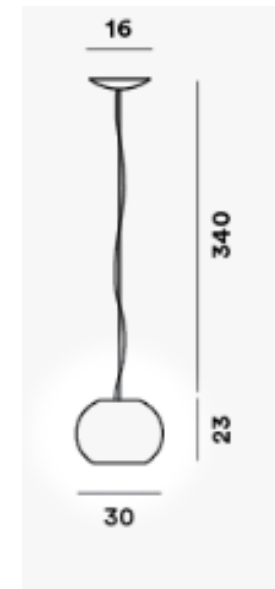

Foscarini Bud 'new bud'

£149 inc VAT excluding delivery

Size – 300mm dia

Cable length—300mm (extra cable available if a longer drop is required)

Colour – Dark orange

Lamp - 1 x E27 max wattage 21W LED lamp (Not supplied)

Description:

From the first generation in the bud series, this blown glass pendant in a rich dark orange colour gives a real rich warm effect when on. The inside the globe is a lighter more yellow orange layer. This pendant is perfect for adding a splash of colour to a room. Come with silver ceiling rose and cable.

Price when new—£400.00

Please note the colour available is the dark orange as shown in the photographs.