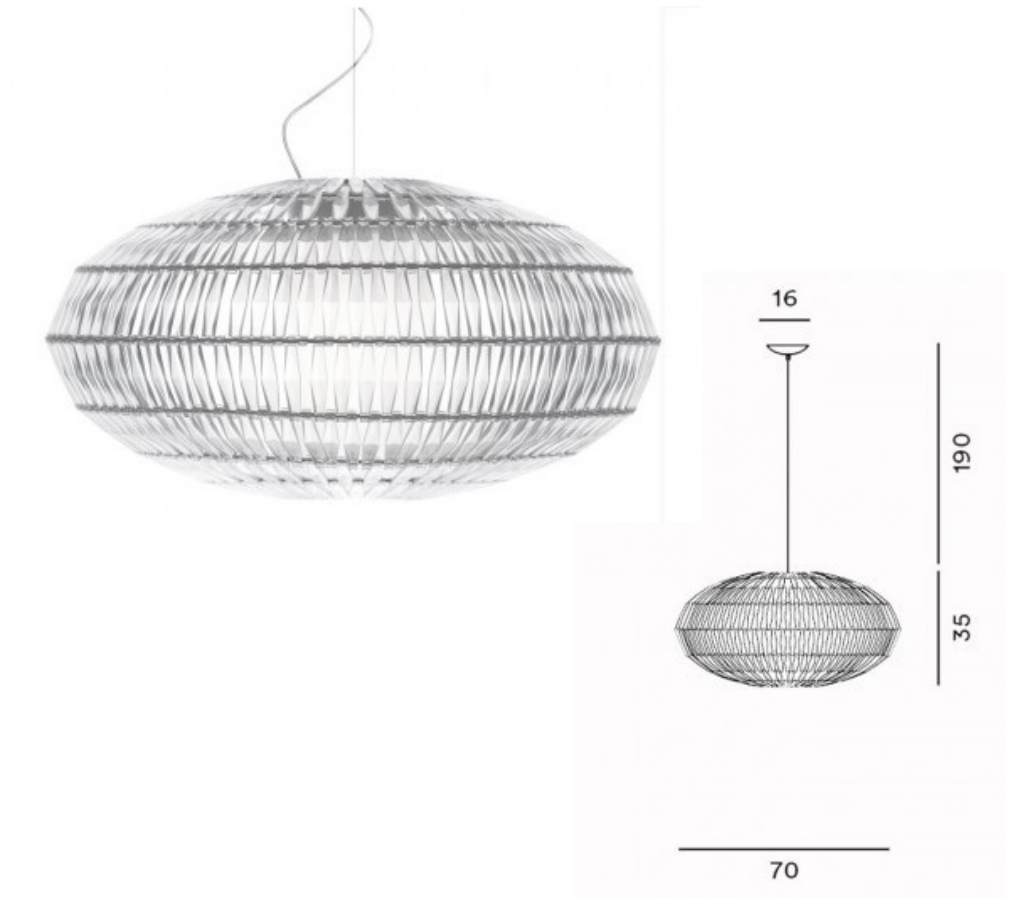

Foscarini Tropico Eclipse

£199 inc VAT excluding delivery

Size – 700mm dia, 300mm high

Cable length—1.5m

Colour – Ice

Lamp - Fluorescent 1 × 42W Max. GX24q-4 Multiwatt Electronic Ballast 26/32/42 (Not supplied)

Description:

Suspension lamp with a sculptural presence. Thermoplastic resin pieces connected to metal rings to form the outer shade with the lamp source being hidden by an opaque cylinder. The neutral colour makes this fitting perfect to match in with any interior. Ideal for hanging in an entrance hall or lounge, it really is a fitting that would not look out of place anywhere.

Price when new—£700.00