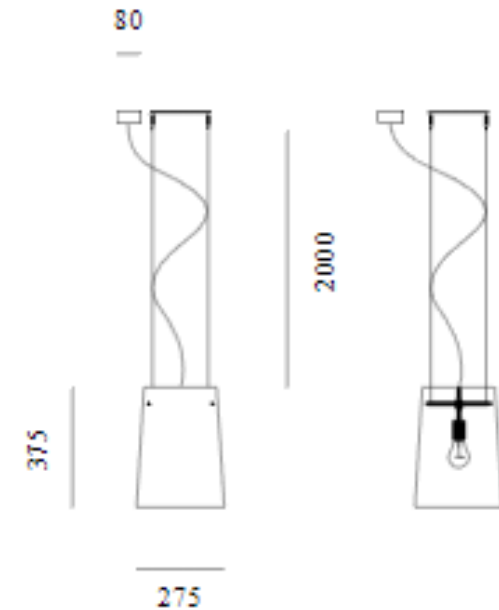

Prandina Sera S1

£199 inc VAT excluding delivery

Size – 275mm, 375mm high

Cable length—500mm (extra cable available if a longer drop is required)

Colour – Chrome metallic

Lamp - 1 x E27 max wattage 150W (Not supplied)

Description:

Contemporary glass pendant ideal for suspension over a dining table or kitchen island. The chrome finish adds real style. Comes complete with clear cable and chrome metallic ceiling rose.

Price when new—£700.00

SERA S1