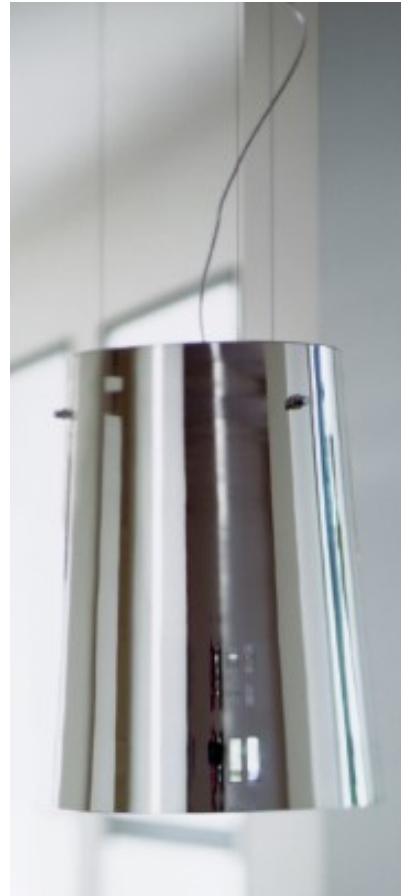

Prandina Sera S1

£199 inc VAT excluding delivery

Size – 275mm, 375mm high

Cable length—500mm (extra cable available if a longer drop is required)

Colour – Chrome metallic

Lamp - 1 x E27 max wattage 150W (Not supplied)

Description:

Contemporary glass pendant ideal for suspension over a dining table or kitchen island. The chrome finish adds real style. Comes complete with clear cable and chrome metallic ceiling rose.

Price when new—£700.00

SERA S1