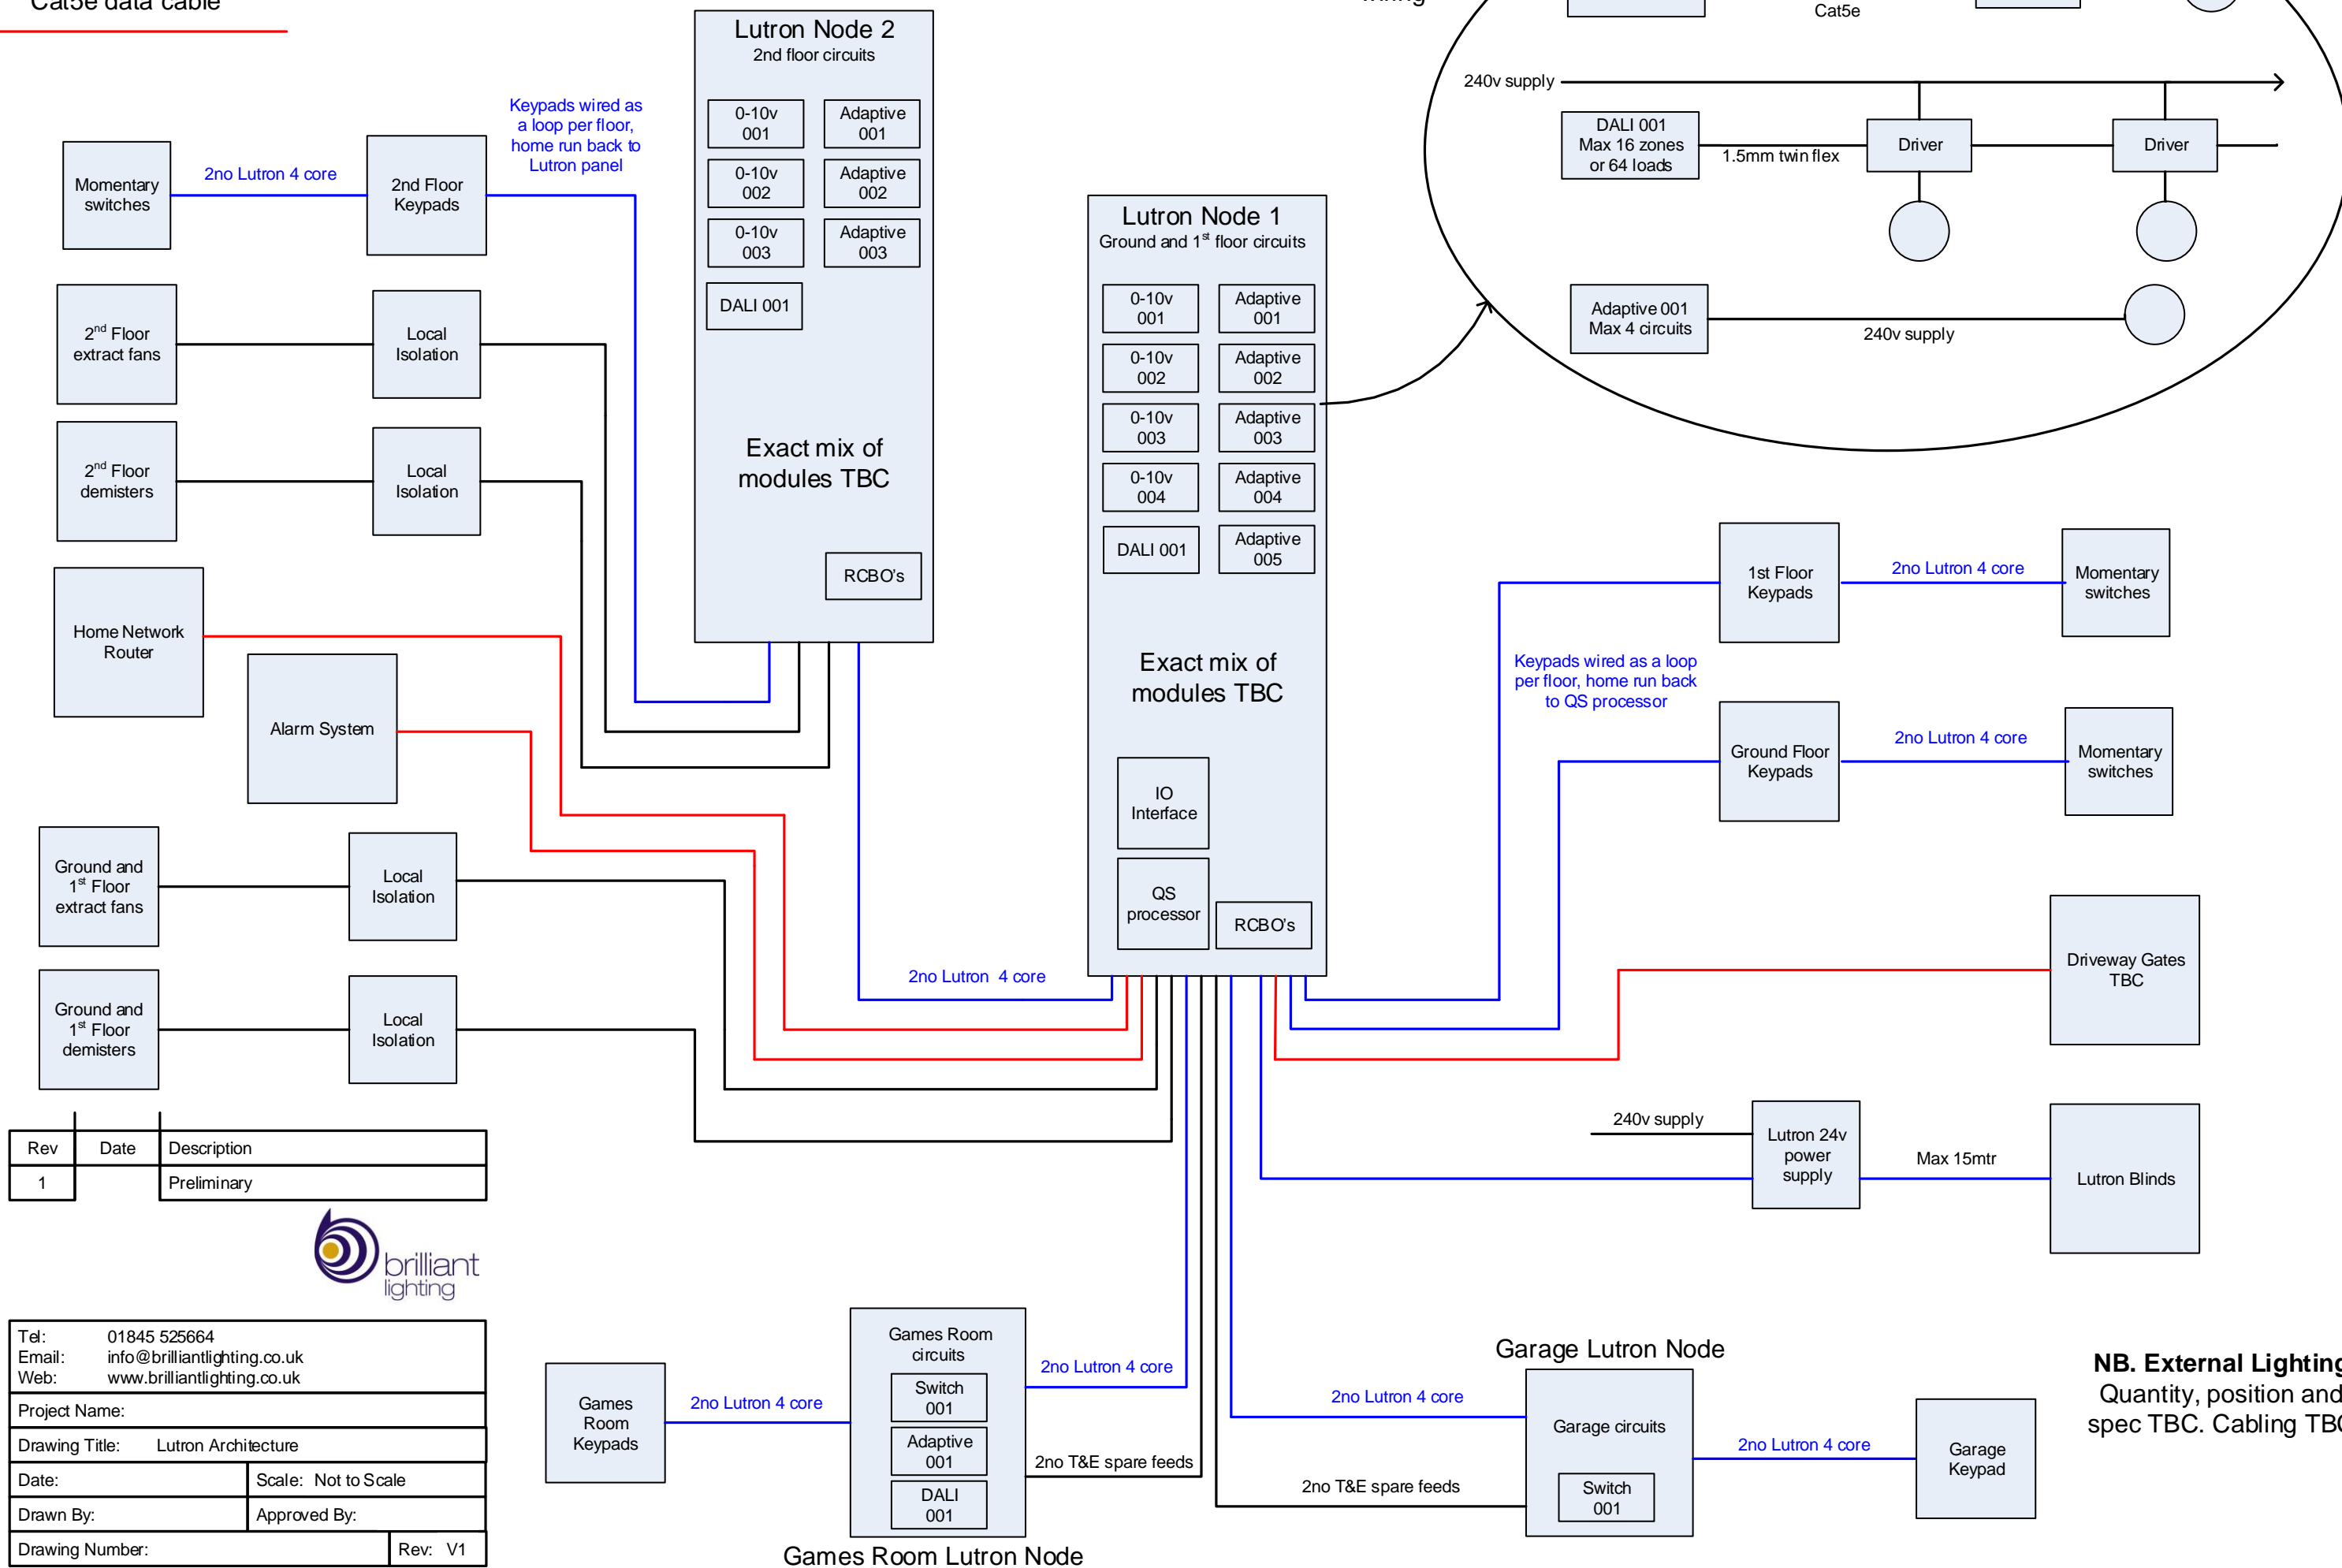

Lutron 4 core cable

Cat5e data cable

Rev	Date	Description
1		Preliminary

Tel: 01845 525664		
Email: info@brilliantlighting.co.uk		
Web: www.brilliantlighting.co.uk		
Project Name:		
Drawing Title: Lutron Architecture		
Date:	Scale: Not to Scale	
Drawn By:	Approved By:	
Drawing Number:	Rev: V1	

NB. External Lighting
Quantity, position and spec TBC. Cabling TBC