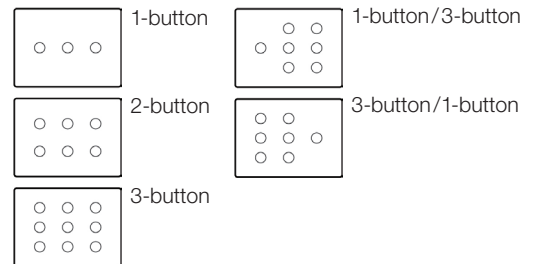

Button Configurations

Alisse offers custom button configurations that deliver a personalized experience and meet the functional needs of the space.

Single-column

Double-column

Triple-column

Mounting Requirements

Single-, double-, and triple-column controls mount within a Lutron square backbox (model number EBB-1-SQ) or a standard UK square backbox (75 mm x 75 mm x 35 mm).

Single-, double-, and triple-column wallplates mount to a single Alisse wall control base unit (model number HW-QS-B-SX).