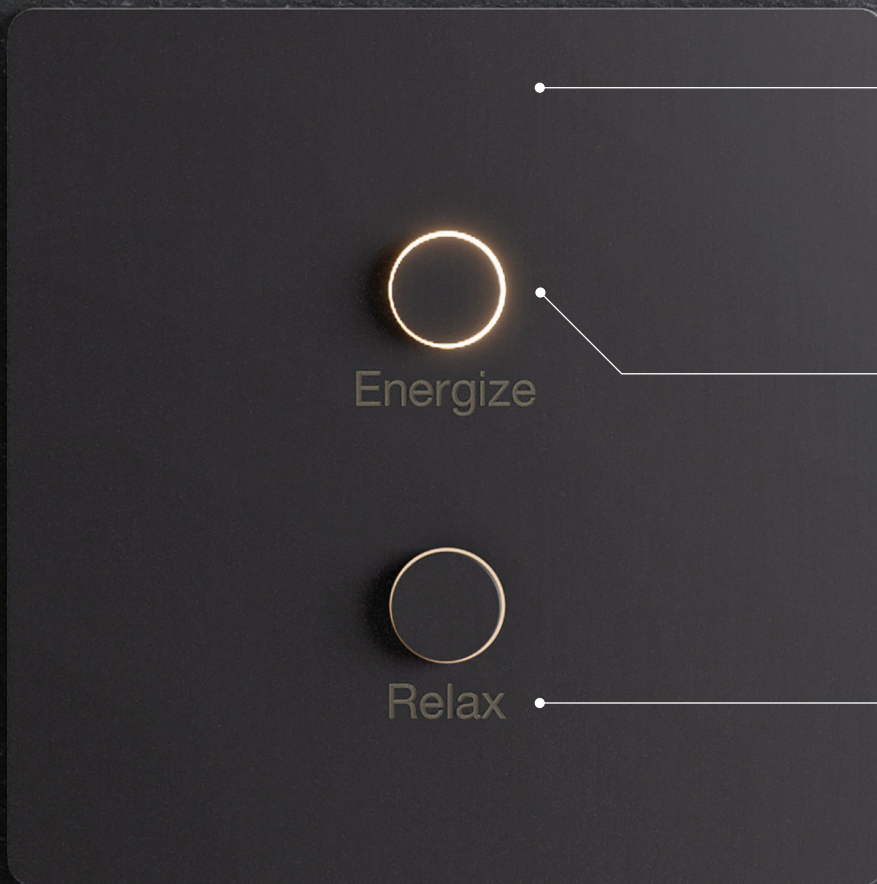

ALISSE

ELEGANCE MADE BRILLIANT

The Alisse is an elegant, balanced, and versatile wall control that is designed to work seamlessly with Lutron HomeWorks. Choose from a range of button configurations to meet the needs of the space and select a finish from the new Lutron Signature Metal Collection to complement the interior style.

Hand Crafted Finishes
An approachable form machined from solid brass and finished by hand.

Elegant Button Illumination
A subtle touch of technology surrounds the button.

Engraving
Custom engraving to personalize the experience.