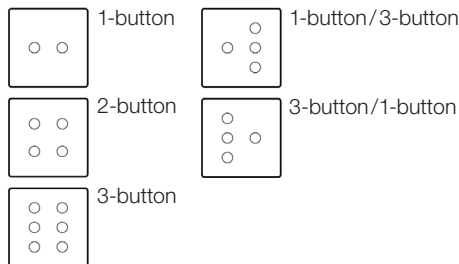

Single-column

Double-column