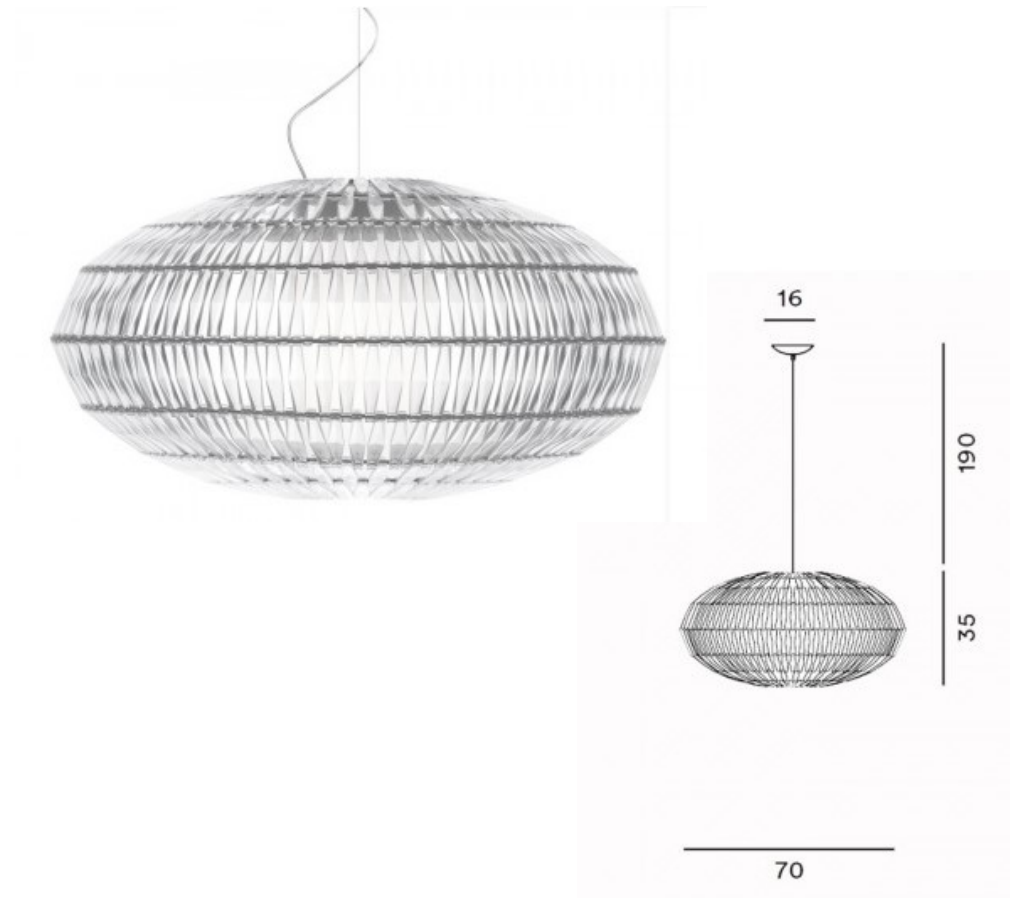

Foscarini Tropico Eclipse

£199 inc VAT excluding delivery

Size – 700mm dia, 300mm high

Cable length—1.5m

Colour – Ice

Lamp - Fluorescent 1 × 42W Max. GX24q-4 Multiwatt Electronic Ballast 26/32/42 (Not supplied)

Description:

Suspension lamp with a sculptural presence. Thermoplastic resin pieces connected to metal rings to form the outer shade with the lamp source being hidden by an opaque cylinder. The neutral colour makes this fitting perfect to match in with any interior. Ideal for hanging in an entrance hall or lounge, it really is a fitting that would not look out of place anywhere.

Price when new—£700.00