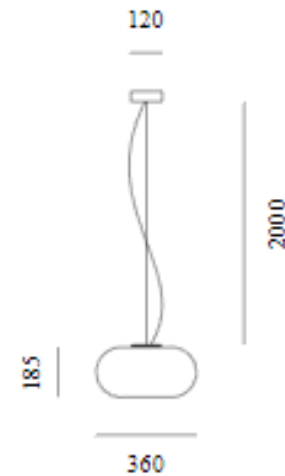

Prandina Over S3

£99 inc VAT excluding delivery

Size – 360mm, 185mm high

Cable length—310mm

Colour – Satin white opal

Lamp - 1 x E27 max wattage 100W lamp (Not supplied)

Description:

Minimalistic sleek white opal blown glass pendant with silver ceiling rose and cable. Add this beautiful but yet simple pendant for a touch of style o your room.

Price when new—£400.00

OVER S3