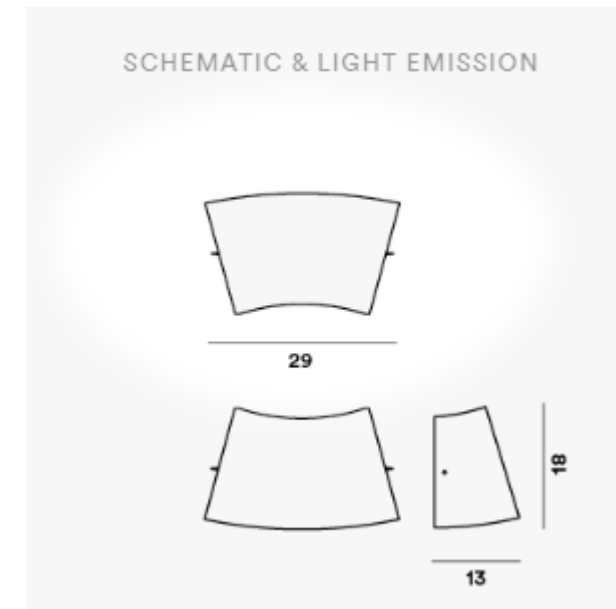

## Foscarini Tutu

**£49 inc VAT excluding delivery**

Size – 290mm, 180mm high

Colour – Ivory

Lamp - 1 x R7 150W lamp (Not supplied)

## Foscarini Easy

*£29 inc VAT excluding delivery*

Size – 400mm, 300mm high

Colour – Ivory

Lamp - 2 x 18W fluorescent lamp (Not supplied)

Description:

Complete glass wall light with slots top and bottom allowing a soft wash of light on to the wall at the top on bottom of the fitting.