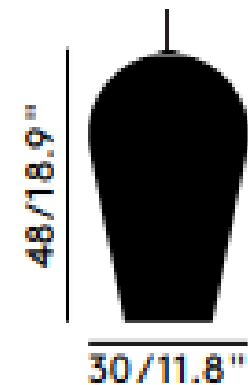

Tom Dixon Fade

£99 inc VAT excluding delivery

* please note there are some scratches on finish

Size – 300mm, 480mm high

Cable length—2.5m

Colour – Copper

Lamp - 1 x E27 max wattage 42W (Not supplied)

Description:

Tear drop shape polycarbonate pendant. The metalized finish creates an interesting feature as it graduates from completely reflective in an even fade along the body of the fitting. The is a real eye catching pendant perfect for that centre piece over a dining table or kitchen island. Clear cable and black ceiling rose.

- There are 2 x scratches on the copper finish 1 approx. 15cm long and the other approx. 6cm long, see photo. The scratch is only visible when the light is on.

Price when new—£550.00