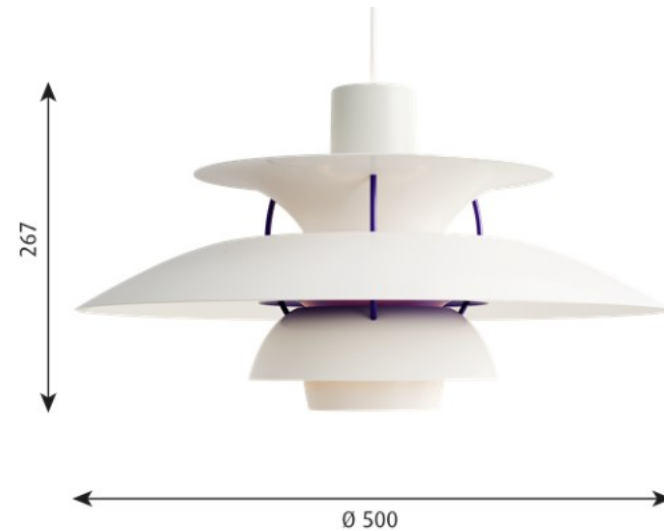

Louis Poulsen PH5

£249 inc VAT excluding delivery

Size – 500mm, 67mm high

Cable length—560mm

Colour – White classic (with blue reflector)

Lamp - 1 x E27 max wattage 75W (Not supplied)

Description:

A timeless classic, a real wow piece. This clever designed piece provides 100% glare free light and the way it emits both downward and lateral light the fitting illuminates itself. A warmer tone of light is achieved with the classic by the inside red cone and small blue reflector. Supplied with white ceiling rose and white braided cable.

Price when new—£675.00