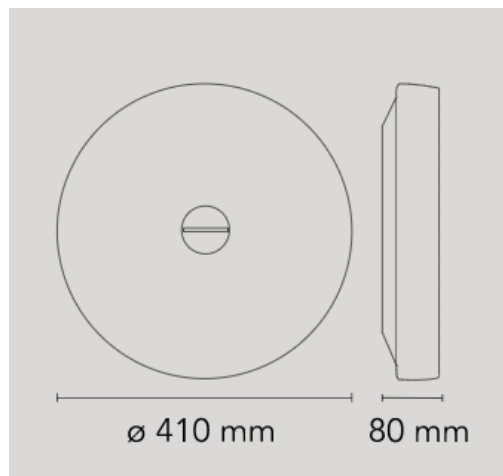

Floss Button with blue filter

£49 inc VAT excluding delivery

Size – 410mm dia

Colour – Opal / Blue

Lamp - 1 x 22W + 1 x 40W circular fluorescent tube (Not supplied)

Description:

Opal polycarbonate ceiling/wall light with blue filter giving a diffused light. Suitable for both indoor and outdoor use.

Discontinued product