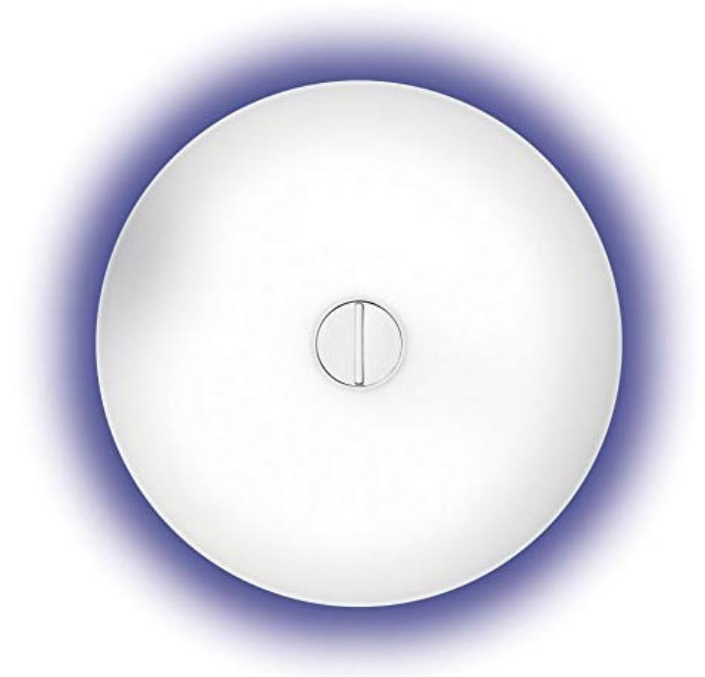

Floss Button with blue filter

£49 inc VAT excluding delivery

Size – 410mm dia

Colour – Opal / Blue

Lamp - 1 x 22W + 1 x 40W circular fluorescent tube (Not supplied)

Description:

Opal polycarbonate ceiling/wall light with blue filter giving a diffused light. Suitable for both indoor and outdoor use.

Discontinued product